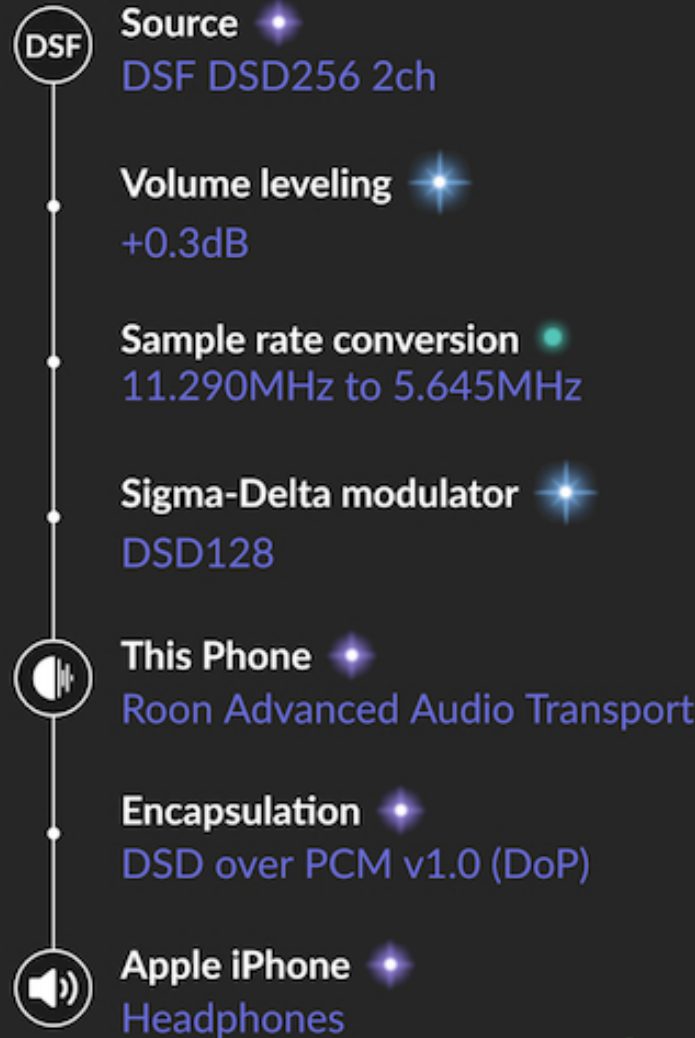

### Bit depth conversion

64bit Float to 24bit

### Output

Cayin RU7 Playback

Roon ARC  
converting DSD  
256 to PCM on  
Cayin RU7

### Signal path: High quality

Click on any stage of the path to Learn more

RU7

Processing speed: 2.9x

Roon App (not  
**ARC**) converting  
 DSD 256 to DSD  
 128 on RU7