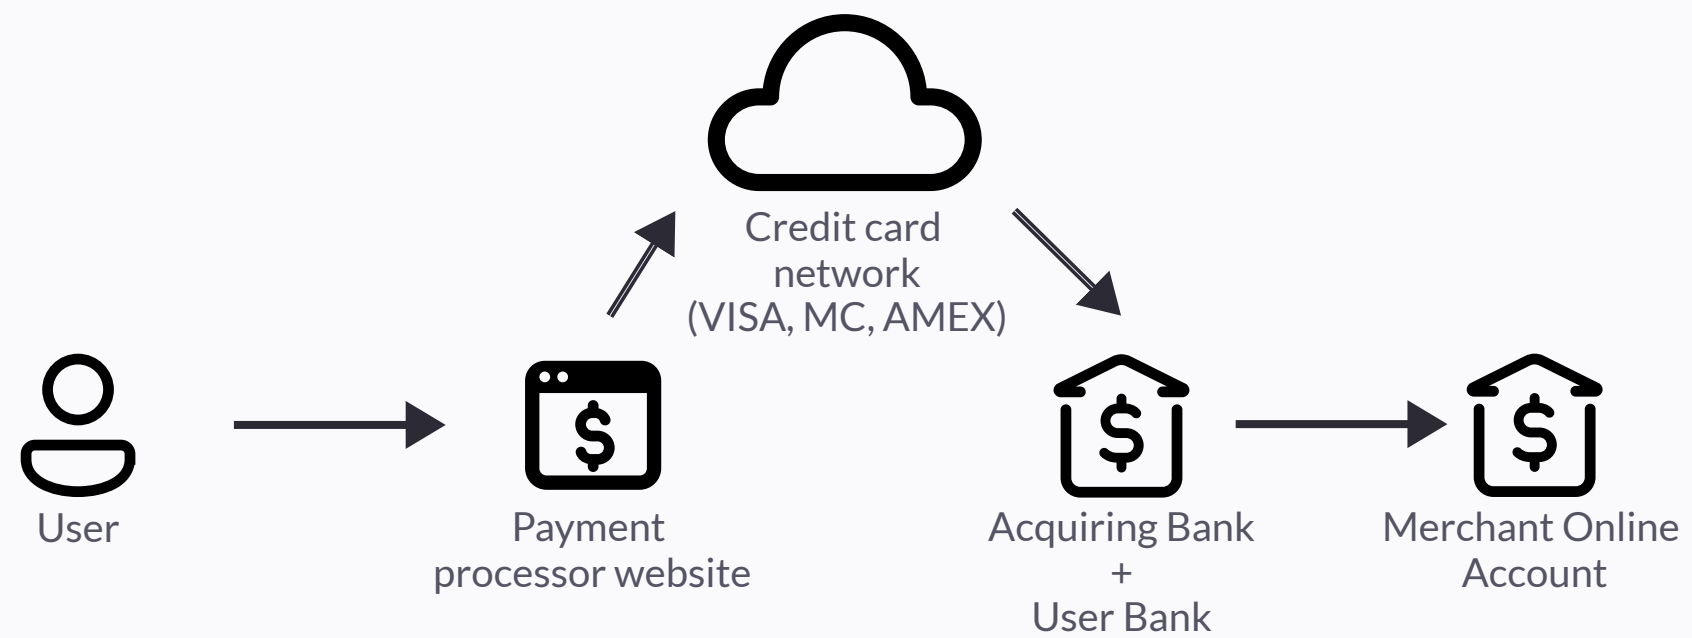

Web2 :

- high **transactions fees**
- High amount of intermediary
- Unexplained account freezes

2.5% Transaction fees, on average, for general Payment Service Providers

Web3 :

- Significant entry costs
- Complex payment systems
- Barriers to user base expansion

7% Fees, on average, for general On Off Ramps

Solution

InFlow launches a new payment service that lets businesses accept payments from anywhere **quickly** and at **low cost**, providing **fully-owned** merchant accounts for full control and ease of use.

Solution

Current PSP flow

Our flow

Product

InFlow empowers businesses by providing easy-to-integrate **APIs**, streamlining access to online payments through their **borderless Fully-owned Merchant account**.