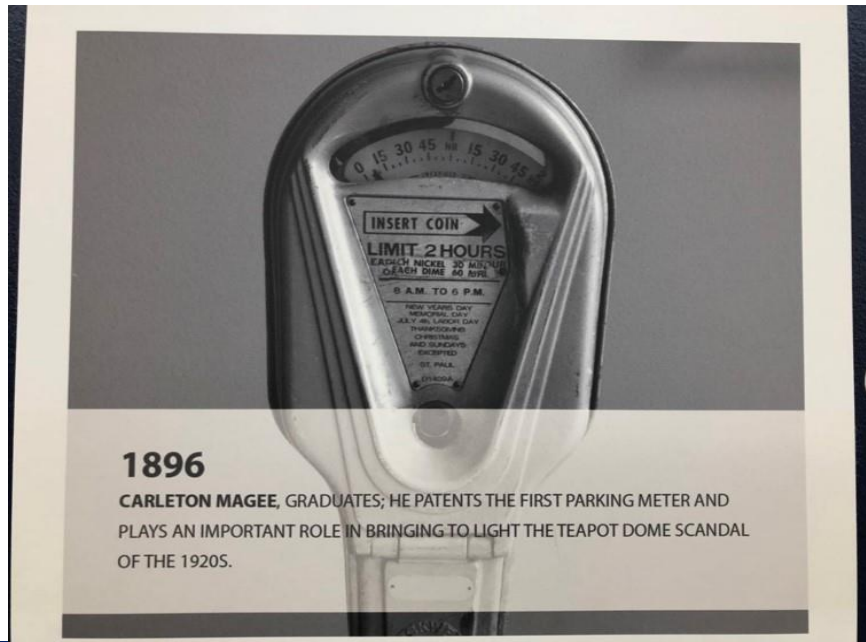

SUCCESSFUL ALUMNI

CARLETON MAGEE (1896)